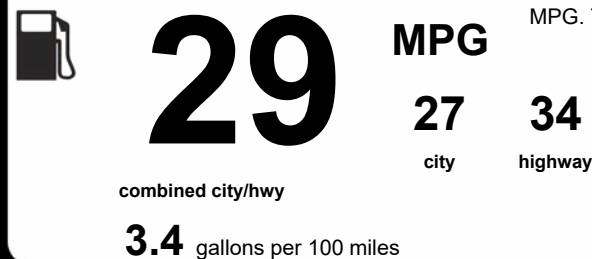

LIMITED WARRANTY/ROADSIDE ASSISTANCE

- 3 Years / 36,000 Miles Basic
- 5 Years / 60,000 Miles Powertrain
- 5 Yrs/Unlimited Mileage Rust Perforation
- 3 Yrs / 36,000 24/7 Roadside Assistance
- See Owner Info Kit&Warranty For Details

OPTIONAL EQUIPMENT AND OTHER ITEMS

1) Manufacturer's Suggested Retail Price	$27,995.00
Exterior Color: Crystal Black Silica	
2) Accessories and Optional Equipment Suggested Retail Price	
Option Package: 33	$2,395.00
SUBARU STARLINK 8.0" Multimedia Navigation System:	
SiriusXM Traffic & Travellink 3 Years Free, Subaru Map Update Program 3 Years Free	
432-Watt Equivalent 8-Speaker Premium Audio System:	
Harman/Kardon Amplifier and Speaker System	
Power Moonroof	
Cargo Net	$61.00
Body Side Molding - Crystal Black Silica	$292.00
Rear Bumper Cover	$150.00
Splash Guard	$155.00
Rear Seatback Protector	$127.00
All Weather Floor Liners	$132.00
Exterior and Interior Auto Dimming Mirrors SUGGESTED VALUE	$480.00
Auto Dimming Compass Mirror	
Auto-Dimming Exterior Mirror with Approach Light	
3) Transportation	$1,060.00
(Inland Freight Charge & Handling Charge)	
4) Total of 1+2+3 above	$32,847.00
Emission Compliance	$59.00
Full Tank of Gas	INCLD
Total	$32,906.00

EPA DOT Fuel Economy and Environment

Gasoline Vehicle

Fuel Economy

Annual fuel cost

$1,400